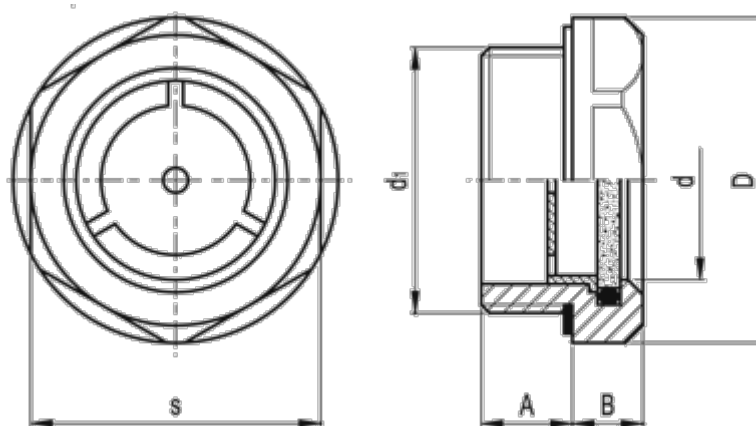

Data Sheet

Article number: 20672558

Description: E+G Oil level indicator
GN 743.3-14-M20x1.5-A

Measures

A = 8.5

B = 7.5

D = 26

d = 14

d1 = M20x1.5

s = 23